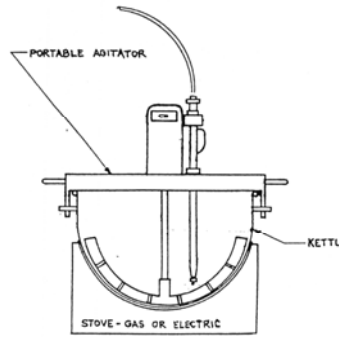

Features include:

- A digital temperature instrument with set-point and actual temperature displays.
- Audible alarm to alert the operator as the batch temperature approaches the set-point.
- Temperature sensor probe is encased in a stainless steel sleeve – models available for use in kettle, portable agitator, and many other **Savage Bros.** applications, including older FireMixers and chocolate melters.
- 10' flexible cable allows mobility.
- Standard wall mount box or optional stand.
- Optional **control components** can be incorporated into properly equipped Savage gas stove to provide burner cycle control.

Monitoring batch temperature on #20 Gas Stove
Shown with *optional* stand and Portable Agitator

Remote Sensor in Kettle

Remote Sensor used
with Portable Agitator

Unit incorporated into older
Savage S-48 FireMixer