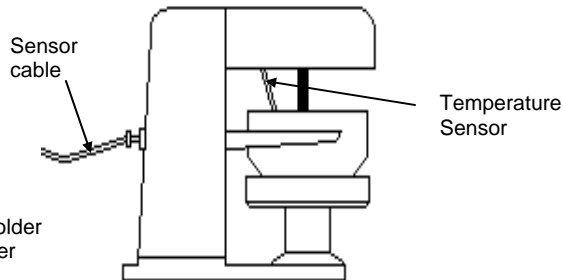

Features include:

- A digital temperature instrument with set-point and actual temperature displays.
- Audible alarm to alert the operator as the batch temperature approaches the set-point.
- Temperature sensor probe is encased in a stainless steel sleeve – models available for use in kettle, portable agitator, and many other **Savage Bros.** applications, including older FireMixers and chocolate melters.
- 10' flexible cable allows mobility.
- Standard wall mount box or optional stand.
- Optional **control components** can be incorporated into properly equipped Savage gas stove to provide burner cycle control.

Monitoring batch temperature on #20 Gas Stove
Shown with *optional* stand and Portable Agitator

Remote Sensor in Kettle

Remote Sensor used
with Portable Agitator

Unit incorporated into older
Savage S-48 FireMixer