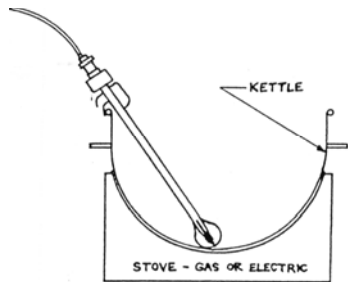

Features include:

- A digital temperature instrument with set-point and actual temperature displays.
- Audible alarm to alert the operator as the batch temperature approaches the set-point.
- Temperature sensor probe is encased in a stainless steel sleeve – models available for use in kettle, portable agitator, and many other **Savage Bros.** applications, including older FireMixers and chocolate melters.
- 10' flexible cable allows mobility.
- Standard wall mount box or optional stand.
- Optional **control components** can be incorporated into properly equipped Savage gas stove to provide burner cycle control.

Monitoring batch temperature on #20 Gas Stove
Shown with *optional* stand and Portable Agitator

Remote Sensor in Kettle

Remote Sensor used
with Portable Agitator

Unit incorporated into older
Savage S-48 FireMixer