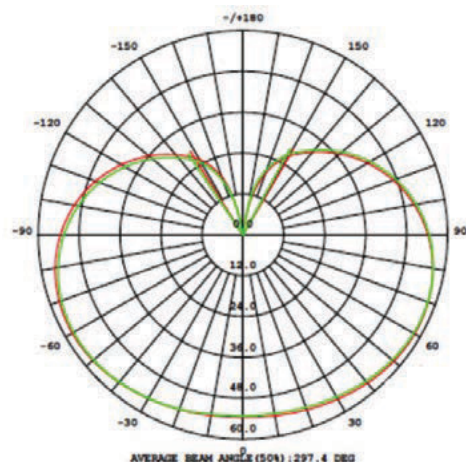

APPLICATION

Hotels, Restaurants, Retail, Residential

SA: STOCK AVAILABLE/NO BACKORDERS

Technical Specification

Part No.	Watt. (W)	Lumens (lm)	CCT(K)	Size (inch)	Weight (lb)	Base Type	HID/CFL Equiv.	Live Status
RA60D007X0109	7	450	2700	Ø2.36"*H4.29"	0.12	E26	40/13	SA
RA60D007X0110	7	450	3000	Ø2.36"*H4.29"	0.12	E26	40/13	SA
RA60D007X0111	7	450	4000	Ø2.36"*H4.29"	0.12	E26	40/13	SA
RA60D007X0112	7	450	5000	Ø2.36"*H4.29"	0.12	E26	40/13	SA
RA60D010X0109	9.8	800	2700	Ø2.36"*H4.29"	0.15	E26	60/32	SA
RA60D010X0110	9.8	800	3000	Ø2.36"*H4.29"	0.15	E26	60/32	SA
RA60D010X0111	9.8	800	4000	Ø2.36"*H4.29"	0.15	E26	60/32	SA
RA60D010X0112	9.8	800	5000	Ø2.36"*H4.29"	0.15	E26	60/32	SA

CRI(Ra)	80
PF	0.7
Beam Angle	290
LED Chip	SEOUL
LED Driver	OWN
Dimmable	YES
Working Temperature (°C)	-20~+40
Lifetime (H)	25000
Suitable Location	Damp

6.

The Replacement information listed is provided to help inform users of the various assumptions, factors, and methods involved when making lighting replacement decisions, and is for general information purposes only. ReneSola America disclaims all responsibility for any outcomes resulting from the use of this tool. Any reliance you place on this tool is therefore strictly at your own risk.