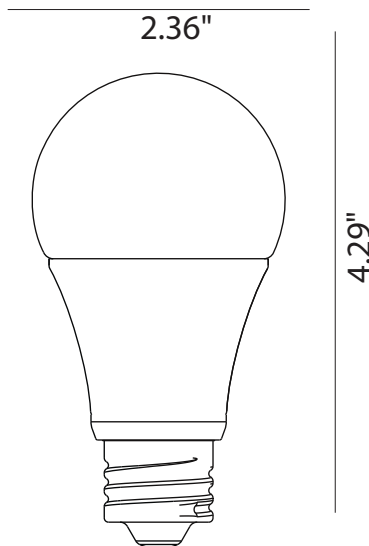

6.

The Replacement information listed is provided to help inform users of the various assumptions, factors, and methods involved when making lighting replacement decisions, and is for general information purposes only. ReneSola America disclaims all responsibility for any outcomes resulting from the use of this tool. Any reliance you place on this tool is therefore strictly at your own risk.

RENESOLA AMERICA INC.
1300 Clay Street, Suite 550, Oakland, CA 94612
us.renesola.com | +1(415)-852-7421
marketing.us@renesola.com